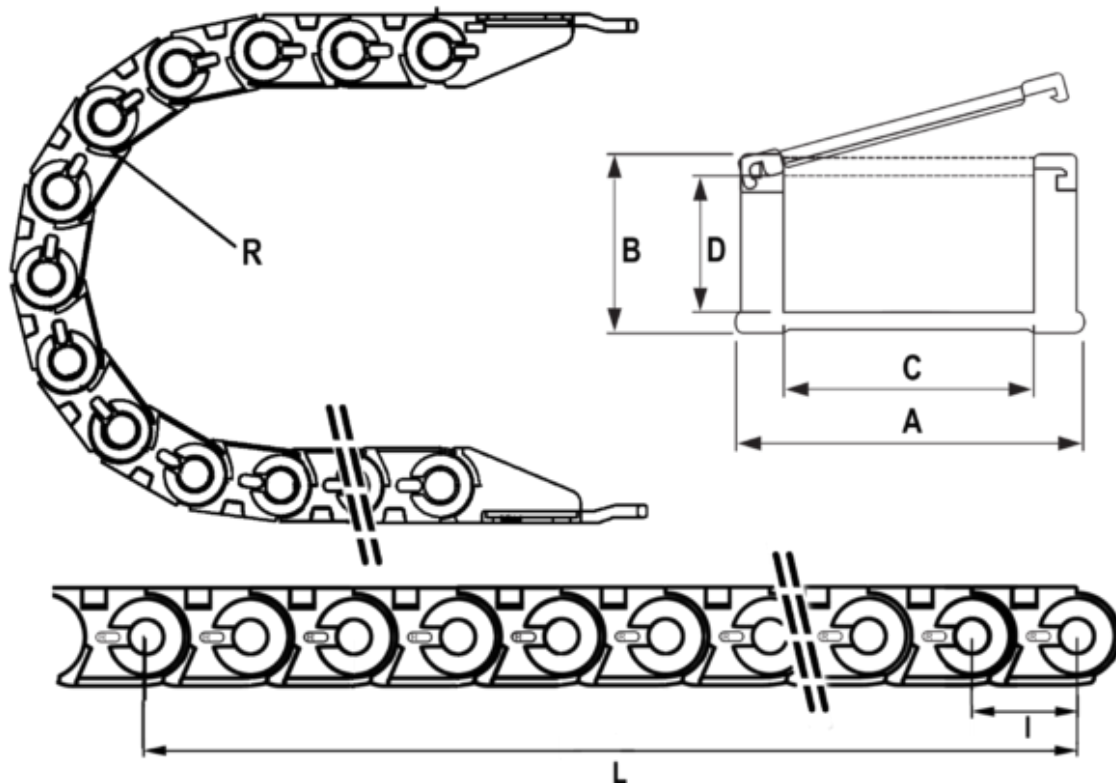

Data Sheet

Article number: 18CPS02040R028
Description: Cable chain, CPS MINI
Type CPS020.40.R28-1000L (50 LK)

Measures

Full length	= 1000mm
Inside Height	= 14.5
Inside Width	= 40
Link Length(Pitch)	= 20
Outside Height	= 20
Outside Width	= 49
Radius	= 028